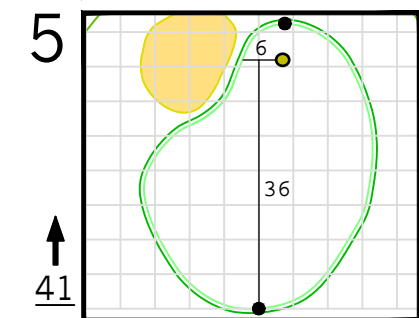

Round 2 Hole Locations

Friday, 04/12/24

Green diagram grids represent 5 square yards. / Black dots represent green front and back. / Each tee tick mark represents 5 yards.