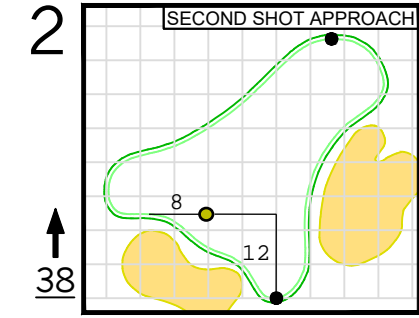

Round 2 Hole Locations

Friday, 04/12/24

Green diagram grids represent 5 square yards. / Black dots represent green front and back. / Each tee tick mark represents 5 yards.