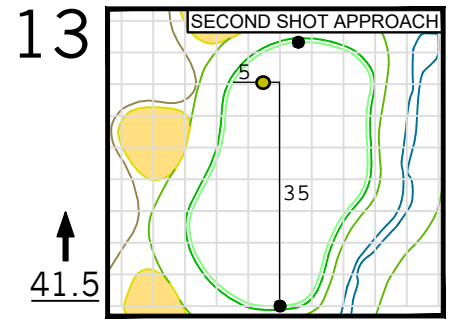

Round 2 Hole Locations

Friday, 04/12/24

Green diagram grids represent 5 square yards. / Black dots represent green front and back. / Each tee tick mark represents 5 yards.