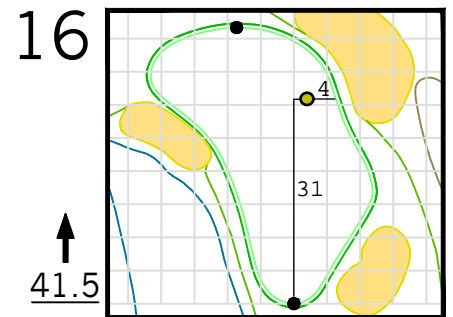

Round 2 Hole Locations

Friday, 04/12/24

Green diagram grids represent 5 square yards. / Black dots represent green front and back. / Each tee tick mark represents 5 yards.