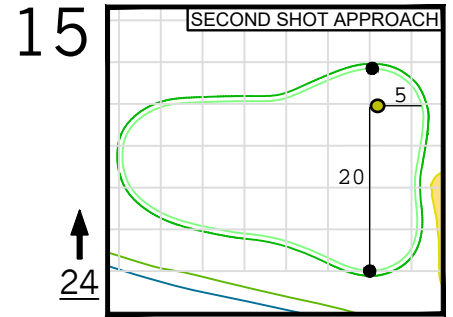

Round 2 Hole Locations

Friday, 04/12/24

Green diagram grids represent 5 square yards. / Black dots represent green front and back. / Each tee tick mark represents 5 yards.