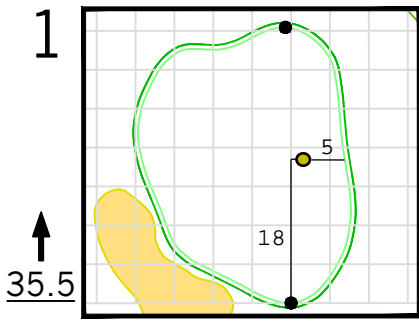

Round 2 Hole Locations

Friday, 04/12/24

Green diagram grids represent 5 square yards. / Black dots represent green front and back. / Each tee tick mark represents 5 yards.