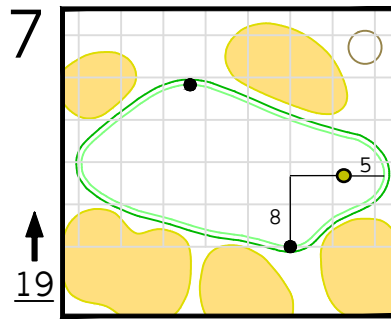

Round 2 Hole Locations

Friday, 04/12/24

Green diagram grids represent 5 square yards. / Black dots represent green front and back. / Each tee tick mark represents 5 yards.