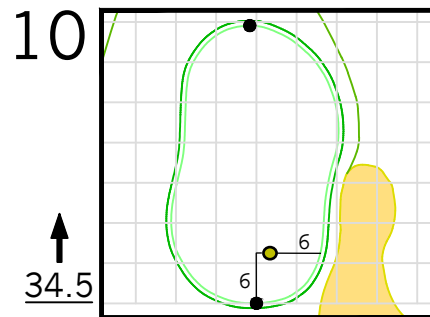

Round 2 Hole Locations

Friday, 04/12/24

Green diagram grids represent 5 square yards. / Black dots represent green front and back. / Each tee tick mark represents 5 yards.