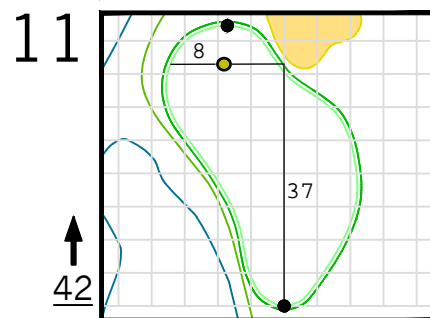

Round 2 Hole Locations

Friday, 04/12/24

Green diagram grids represent 5 square yards. / Black dots represent green front and back. / Each tee tick mark represents 5 yards.