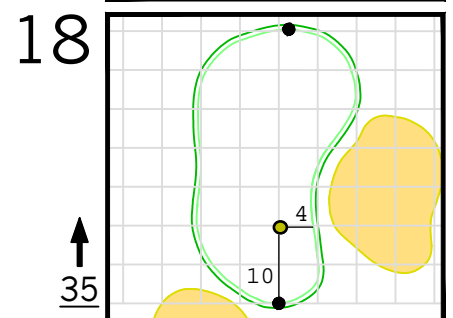

Round 2 Hole Locations

Friday, 04/12/24

Green diagram grids represent 5 square yards. / Black dots represent green front and back. / Each tee tick mark represents 5 yards.