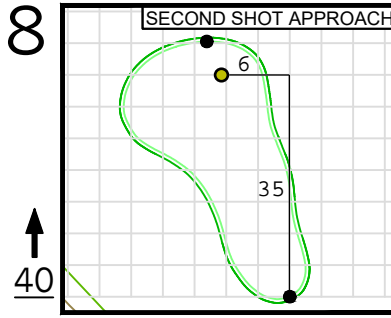

Round 2 Hole Locations

Friday, 04/12/24

Green diagram grids represent 5 square yards. / Black dots represent green front and back. / Each tee tick mark represents 5 yards.