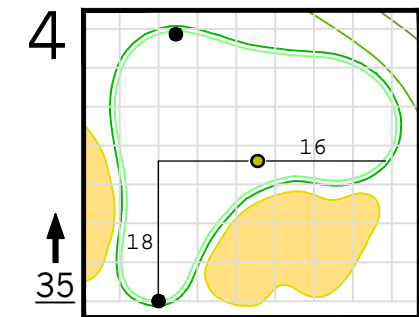

Round 2 Hole Locations

Friday, 04/12/24

Green diagram grids represent 5 square yards. / Black dots represent green front and back. / Each tee tick mark represents 5 yards.