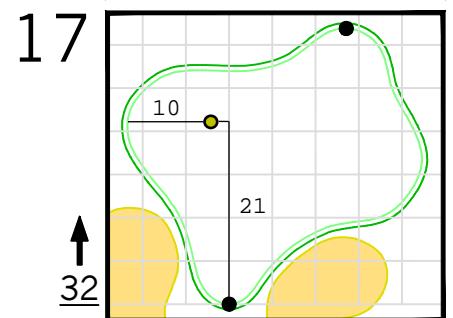

Round 2 Hole Locations

Friday, 04/12/24

Green diagram grids represent 5 square yards. / Black dots represent green front and back. / Each tee tick mark represents 5 yards.