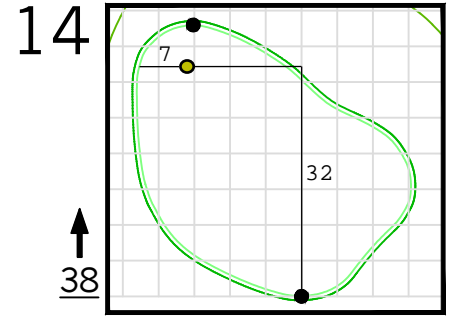

Round 2 Hole Locations

Friday, 04/12/24

Green diagram grids represent 5 square yards. / Black dots represent green front and back. / Each tee tick mark represents 5 yards.